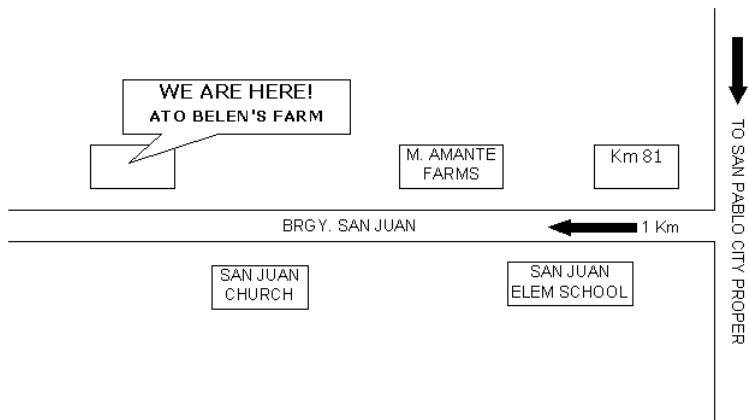

ATO BELEN'S FARM

ACCREDITED BY THE BUREAU OF PLANT INDUSTRY
Brgy. San Juan, San Pablo City, Laguna, Philippines
Landline Numbers: (049) 562.1215 / (049) 573.3922
Mobile Numbers: (0916) 433.7388 / (0918) 432.8955
Website: <http://www.atobelensfarm.com>

LOCATION MAP

To reach us via the Calauan, Laguna route:

To reach us via the Alaminos, Laguna route: